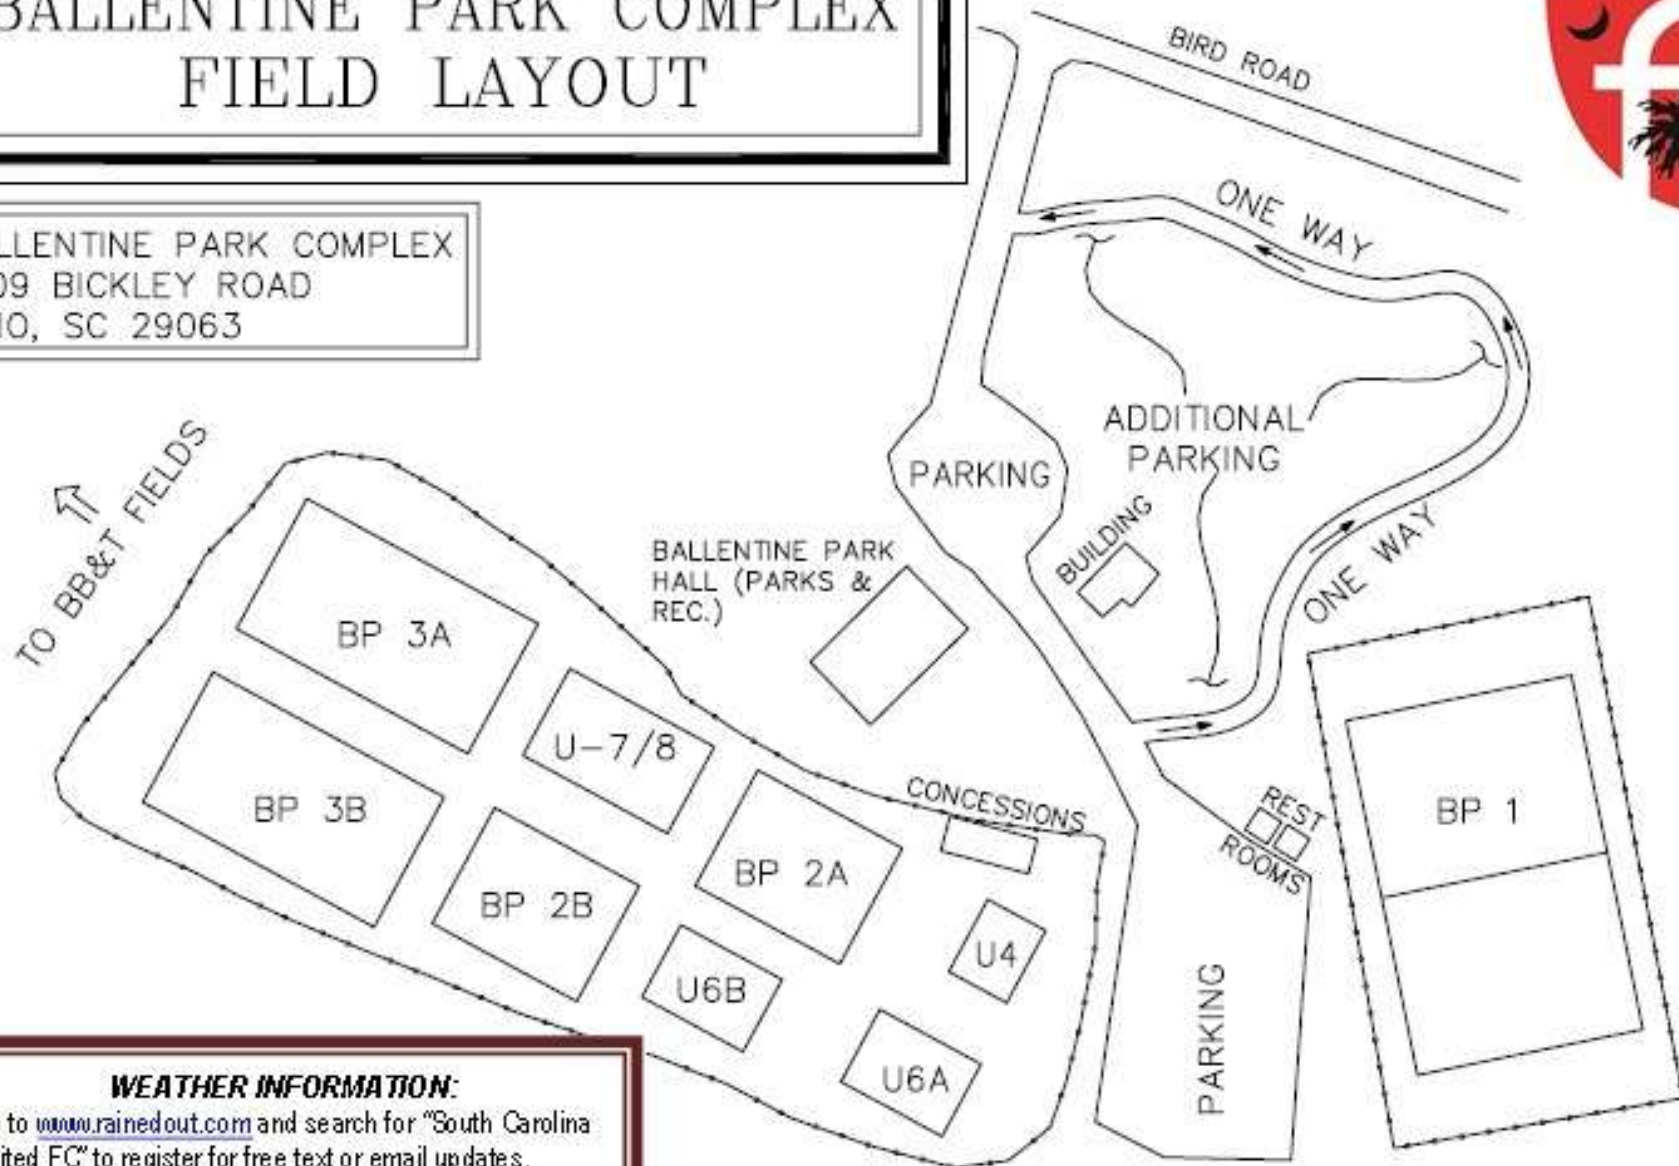

BALLENTINE PARK COMPLEX FIELD LAYOUT

BALLENTINE PARK COMPLEX
1009 BICKLEY ROAD
IRMO, SC 29063

WEATHER INFORMATION:

Go to www.rainedout.com and search for "South Carolina United FC" to register for free text or email updates.